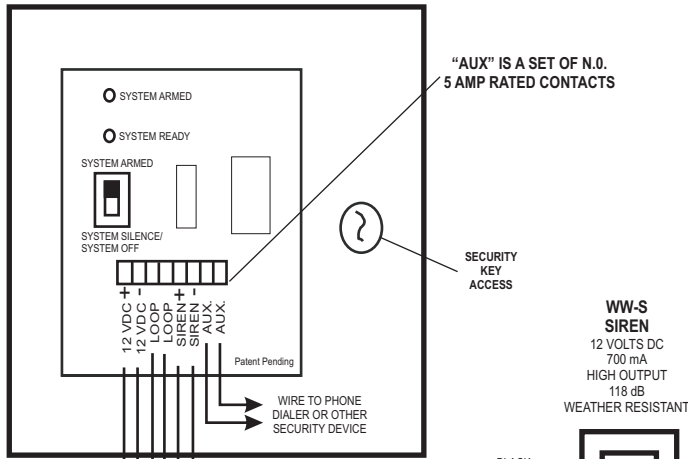

WW-H4 HARDWIRED WARNING WATCHDOG WITH VOLTAGE MONITORING RELAY AND PRESSURE SWITCH

WW-LP LOGIC PANEL

CAUTION!
DISCONNECT POWER
TO CONDENSING UNIT
BEFORE BEGINNING
INSTALLATION

**WW-S
SIREN**
12 VOLTS DC
700 mA
HIGH OUTPUT
118 dB
WEATHER RESISTANT

MOUNT SIREN ON
OUTSIDE WALL AS
HIGH AS POSSIBLE IN
A LOCATION WHERE
WIRES CAN BE PULLED
THROUGH THE WALL
DIRECTLY BEHIND SIREN

**Refer to WW-H Installation
Instruction Sheet**

ALL WIRING IS
STANDARD 18 GAUGE
THERMOSTAT WIRE

CONTROL WIRING