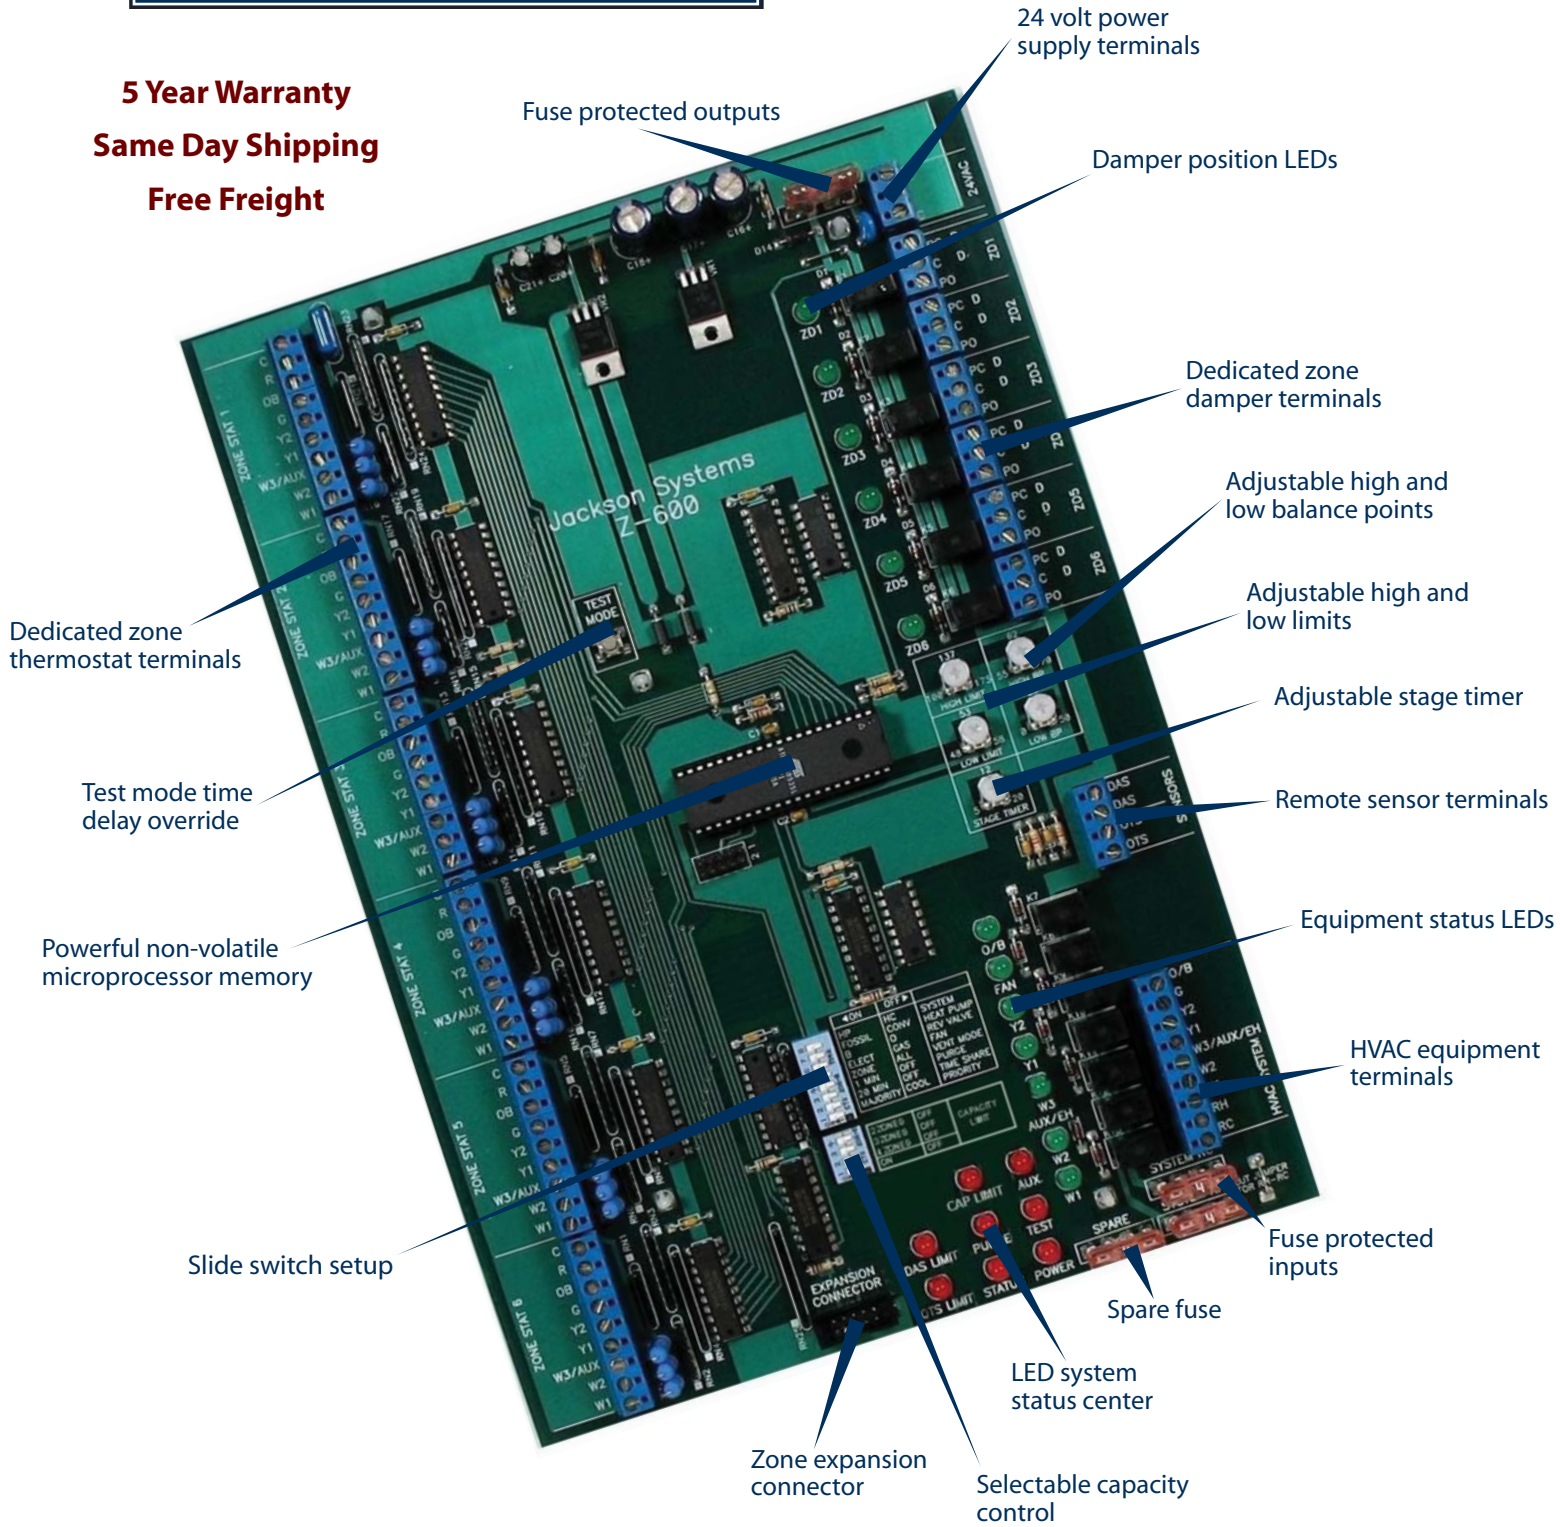

COMFORT SYSTEM™

Innovative. Versatile. Reliable. Simple.
Residential & Light Commercial Zone Control
Two-Position

Z-600™ Zone Control

Jackson
SYSTEMS
Zone Control Made Simple™

Z600

ZONE CONTROL MADE SIMPLE™

5 Year Warranty
Same Day Shipping
Free Freight

Comfort™
SYSTEM

Innovative. Versatile. Reliable. Simple.

The Comfort System™ Z-600™ brings all the right features together for residential and light commercial two-position zone control. The Z-600™ is a versatile zoning platform featuring a six zone control panel that can be expanded to as many as 12 zones. The panel can be used with single stage, multi-stage, heat/cool, heat pump and dual fuel equipment having up to three stages of heating and two stages of cooling. Slide switch system configuration makes setup quick and easy. A wide range of control options provides ultimate application flexibility.

Z-600 Control Features

NUMBER OF ZONES

- 6 zones
- Expandable to 12

CONTROL LOGIC

- Selectable priority cooling or majority wins algorithm with optional 20 minute time share

SELECTABLE CAPACITY CONTROL

- Brings on second stage based on number of zones calling